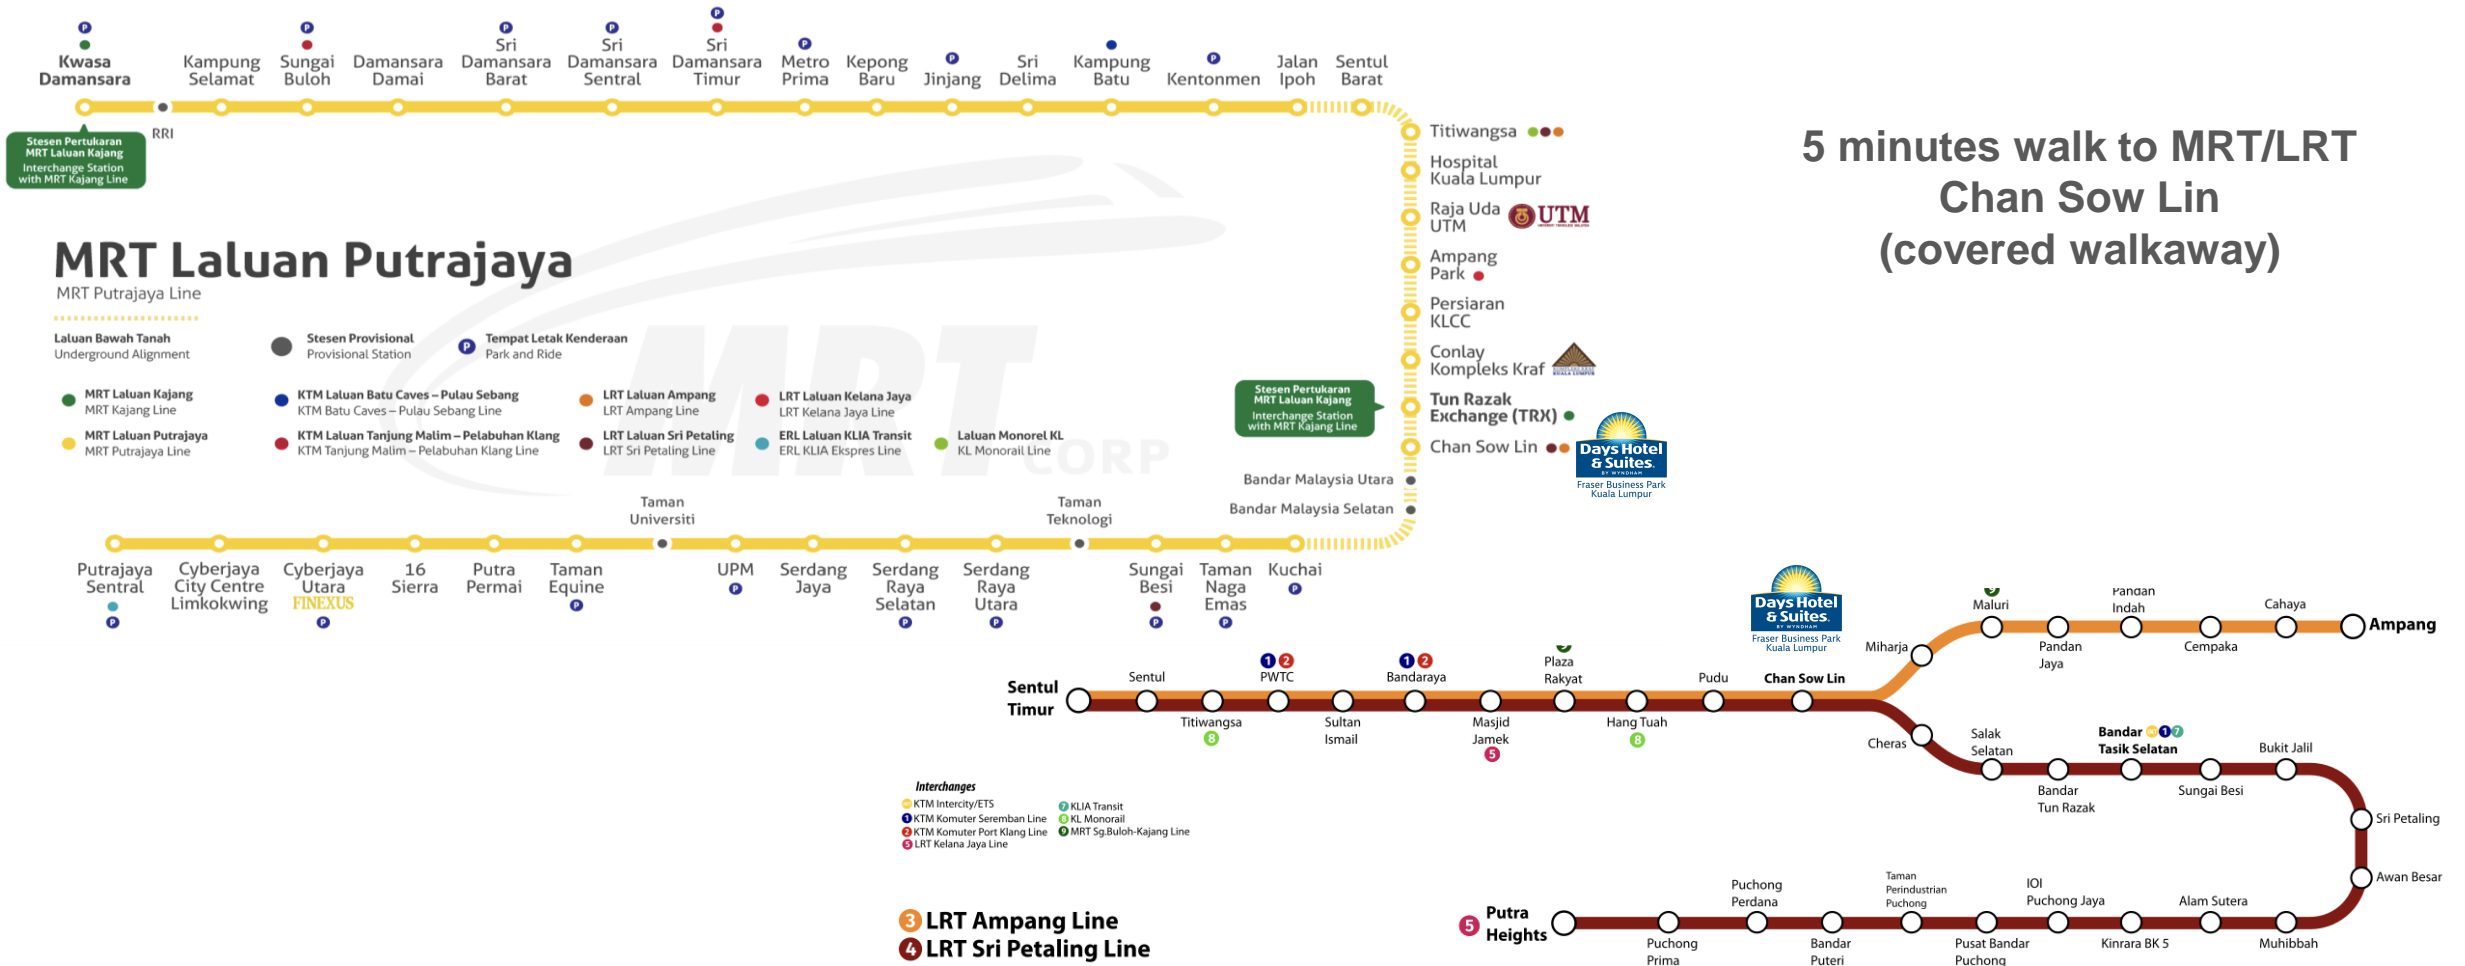

Days Hotel & Suites by Wyndham Fraser Business Park Kuala Lumpur