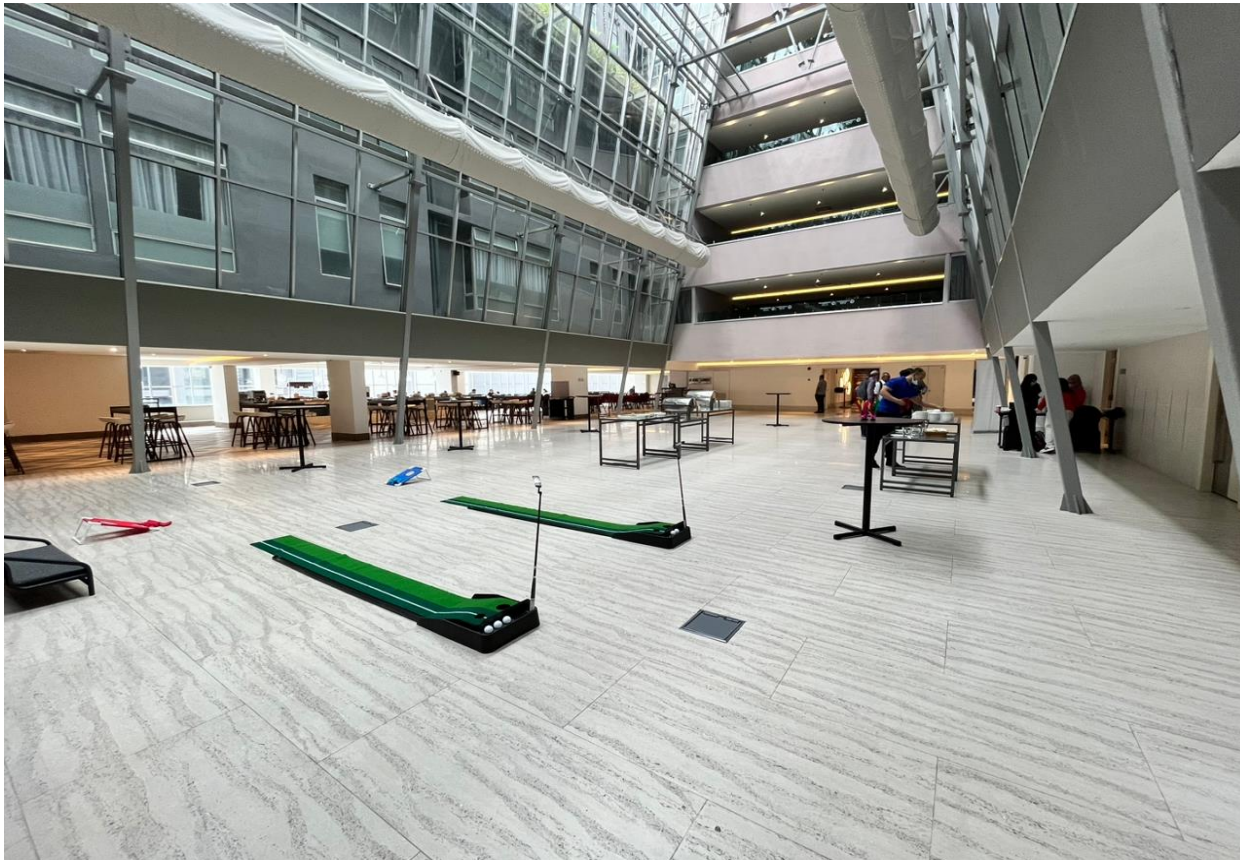

WYNDHAM

HOTELS & RESORTS

Days Hotel & Suites by Wyndham Fraser Business Park Kuala Lumpur

- Total 257 units of room accommodation with 78% rooms are entry level room category (174 rooms are twin bedded rooms).
- The hotel is surrounded by eateries, self-service/ full service laundry shops, convenient stores and local eateries.
- For the comfort and convenience of guests, the hotel offers free Wi-Fi in all rooms, 43" LED TV, daily housekeeping 24-hour front desk, luggage storage, 24-hours gym, meeting rooms and covered car park.

- Meeting rooms come with natural daylight
- Complimentary Wi-Fi for all users

Fraser 2&3

Fraser 1

Fraser 4

Boardroom

Atrium Hall

Atrium Garden Cafe

24-hour Gym